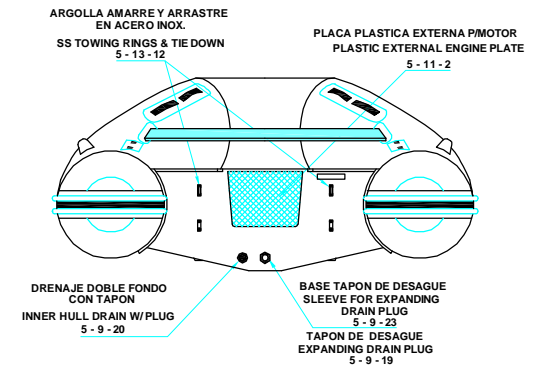

PLANT VIEW
VISTA SUPERIOR

AFT VIEW
VISTA TRASERA

LONGITUDINAL PROFILE
VISTA LATERAL

FORE VIEW
VISTA FRONTAL

NOTA: FAVOR INDICAR COLOR DEL BOTE AL ORDENAR / **NOTE:** MUST INDICATE BOAT COLOR WHEN ORDERING