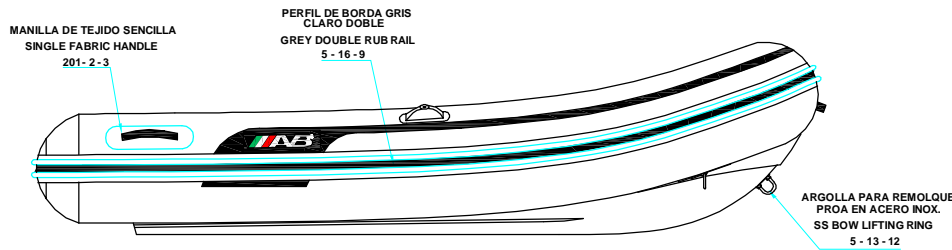

PLANT VIEW
VISTA SUPERIOR

AFT VIEW
VISTA TRASERA

LONGITUDINAL PROFILE
VISTA LATERAL

FORE VIEW
VISTA FRONTAL

NOTA: FAVOR INDICAR COLOR DEL BOTE AL ORDENAR / **NOTE:** MUST INDICATE BOAT COLOR WHEN ORDERING