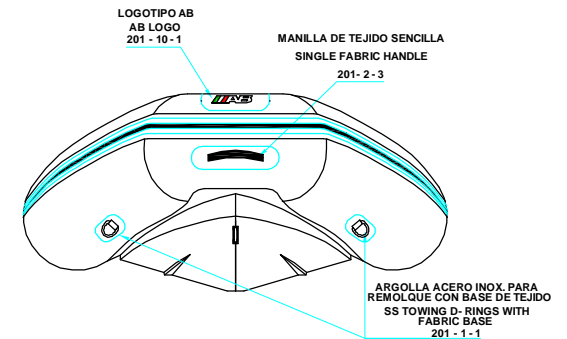

PLANT VIEW
VISTA SUPERIOR

AFT VIEW
VISTA TRASERA

LONGITUDINAL PROFILE
VISTA LATERAL

FORE VIEW
VISTA FRONTAL

NOTA: FAVOR INDICAR COLOR DEL BOTE AL ORDENAR / **NOTE:** MUST INDICATE BOAT COLOR WHEN ORDERING